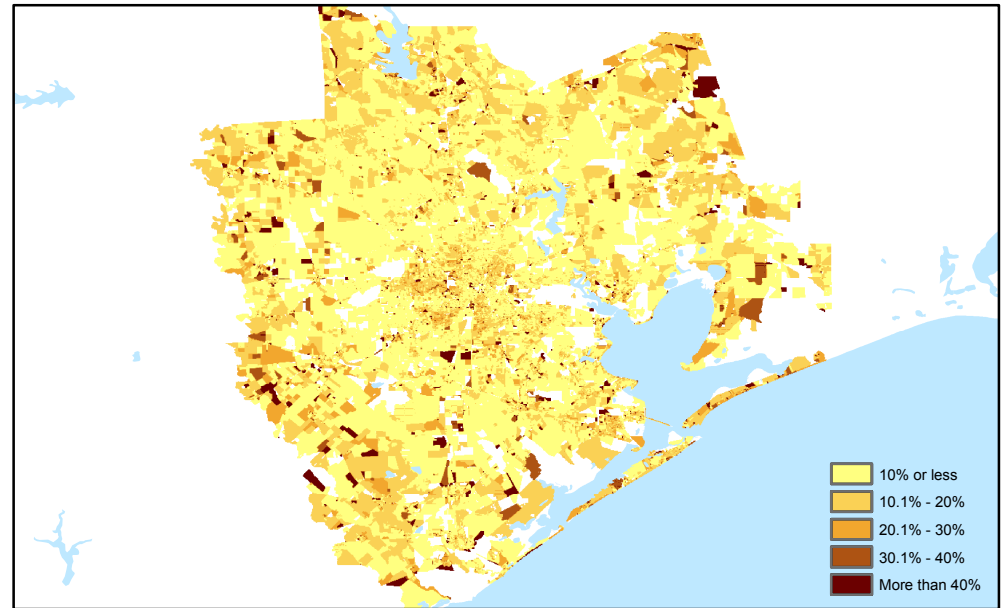

Demographics of the Houston Metropolitan Area

Population density per square km

Percentage age 65 and older

Percentage of Blacks

Percentage of Hispanics