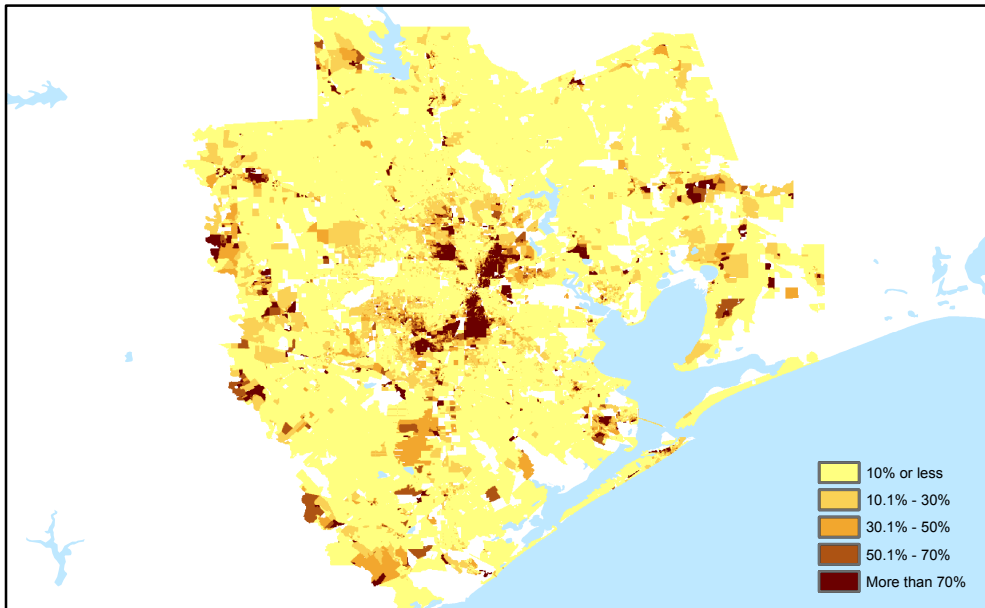

Demographics of the Houston Metropolitan Area

Population density per square km

Percentage age 65 and older

Percentage of Blacks

Percentage of Hispanics