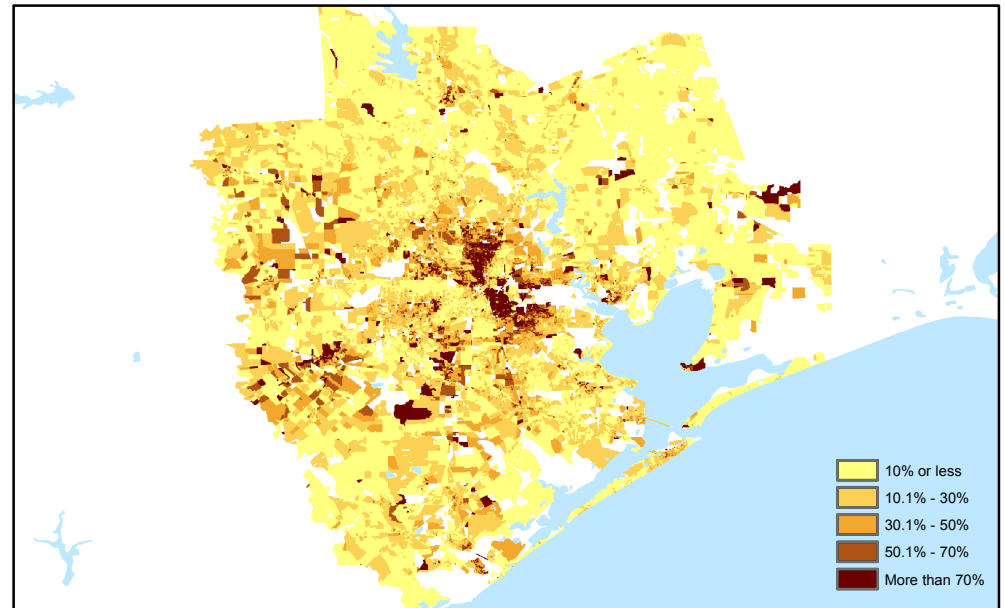

Demographics of the Houston Metropolitan Area

Population density per square km

Percentage age 65 and older

Percentage of Blacks

Percentage of Hispanics