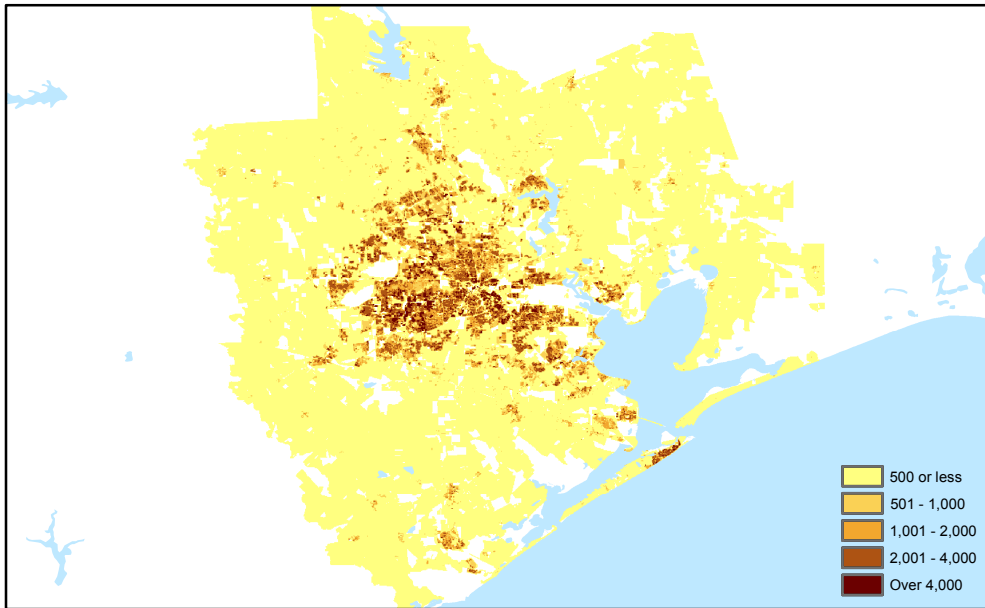

Demographics of the Houston Metropolitan Area

Population density per square km

Percentage age 65 and older

Percentage of Blacks

Percentage of Hispanics